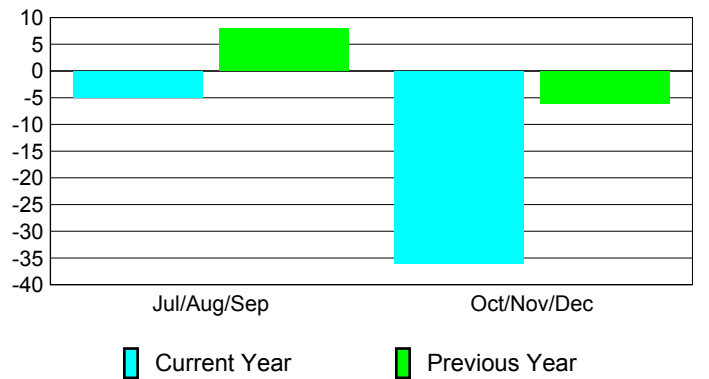

Comparison of Membership Gain/Loss

Current Year Compared to the Previous Year