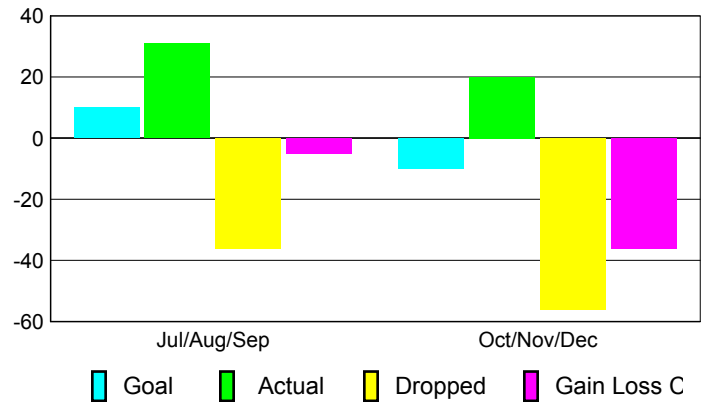

Membership Results 2010-2011

Goal, New, Dropped, Gain/Loss